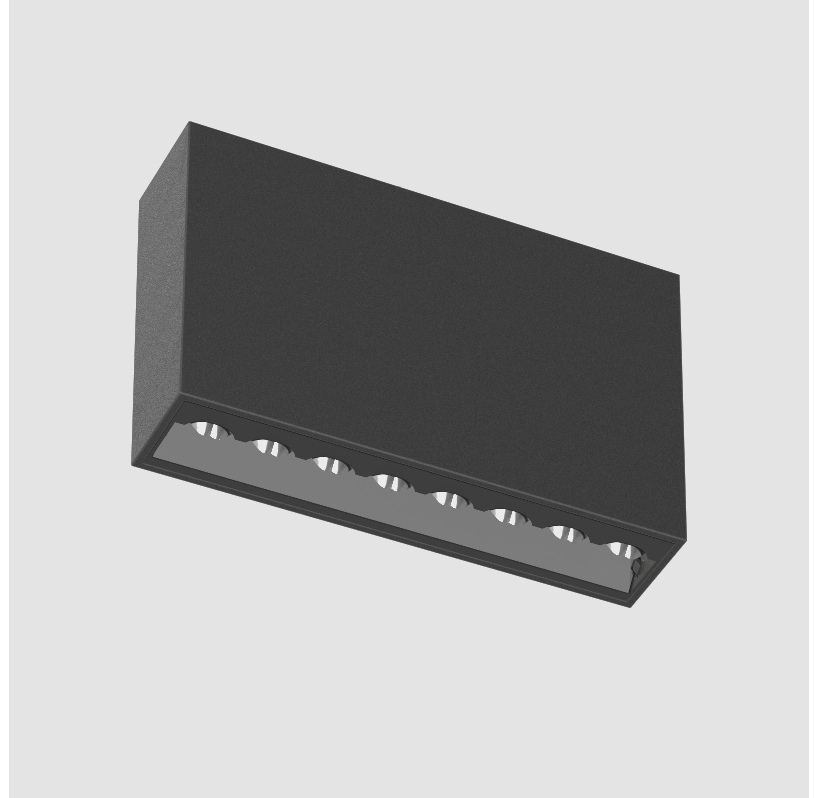

GENERAL

Series: Magiq Hollow Wallwash
 Subseries: Magiq Hollow Wallwash
 Brand: Prolicht
 Division: Architectural
 Mounting Type: Surface
 Mounting Location: Ceiling
 Subcategory: Wallwash

PHYSICAL

Shape: Rectangle
 Length (mm): 174
 Length (in): 6 ⁷/₈
 Width (mm): 42
 Width (in): 1 ⁵/₈
 Height (mm): 109
 Height (in): 4 ⁵/₁₆
 Light Distribution: Direct
 Fixture Finish: SSR / BKV / CWI / CRY / HAB / UFT / ITA / RUA / FTG / MYG / LOD / PUS / FRO / FUP / KIA / POP / BLS / SPG / MEY / GOH / GUM / CHC / COM / ABZ / JAG / OBR / MOS / ROR
 Holder Finish: WHI / BLK
 Fixture Material: Aluminum Die Cast

OPTICAL

Adjustability: Fixed

RATINGS AND CERTIFICATIONS

Certified By: Certified for North American Standards
 IP rating: IP20

MAGIQ HOLLOW WALLWASH SURFACE

A3D187-

PROJECT	_____
TYPE	_____
SPECIFIER	_____
QUANTITY	_____
DATE	_____

GENERAL

Series: Magiq Hollow Wallwash
 Subseries: Magiq Hollow Wallwash
 Brand: Prolicht
 Division: Architectural
 Mounting Type: Surface
 Mounting Location: Ceiling
 Subcategory: Wallwash

PHYSICAL

Shape: Rectangle
 Length (mm): 174
 Length (in): 6 ⁷/₈
 Width (mm): 42
 Width (in): 1 ⁵/₈
 Height (mm): 109
 Height (in): 4 ⁵/₁₆
 Light Distribution: Direct
 Fixture Finish: SSR / BKV / CWI / CRY / HAB / UFT / ITA / RUA / FTG / MYG / LOD / PUS / FRO / FUP / KIA / POP / BLS / SPG / MEY / GOH / GUM / CHC / COM / ABZ / JAG / OBR / MOS / ROR
 Holder Finish: WHI / BLK
 Accent Finish: SSR / BKV / CWI / CRY / HAB / LAG / UFT / ITA / RUA / RUR / MIC / FTG / MYG / TWT / LOD / PUS / FRO / FUP / KIA / POP / BLS / SPG / MEY / GOH / GUM / CHC / COM / ABZ / JAG
 Fixture Material: Aluminum Die Cast